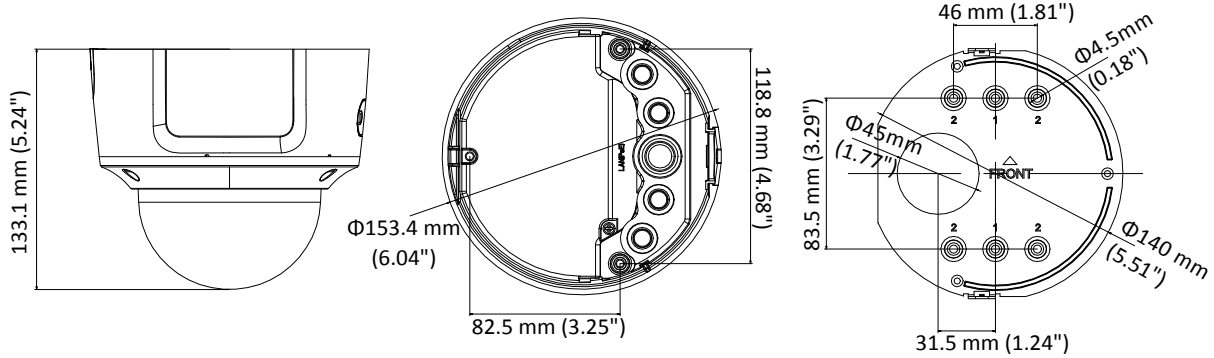

Available Model:

DS-2CD2755FWD-IZS

Dimensions

Accessories

DS-1475ZJ-SUS
Vertical Pole Mount

DS-1476ZJ-SUS
Corner Mount

Distributed by